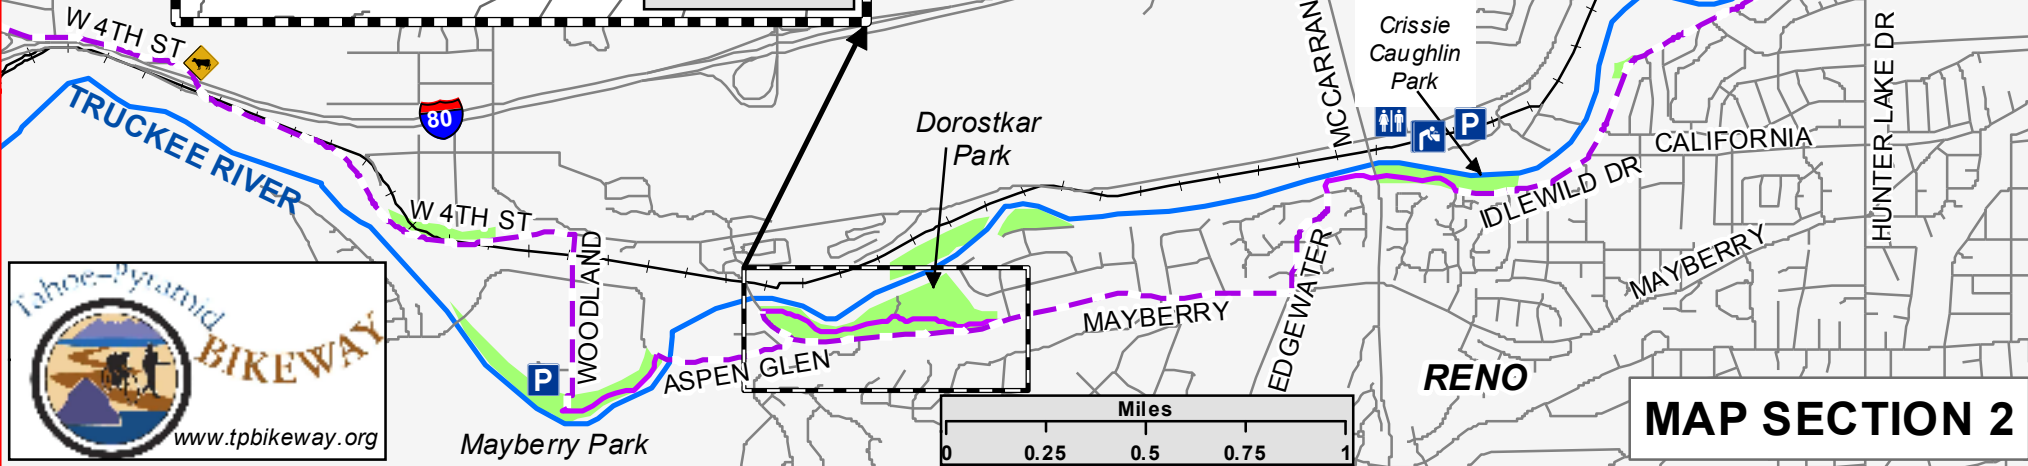

Use Mayberry eastbound,  
Dorostkar Park path westbound

DOROSTKAR PARK  
MAYBERRY  
ASPEN GLEN

▶ Eastbound  
◀ Westbound

**Bikeway**

- Separate Paved Path
- Road Shoulder
- Parks
- Truckee River

- Cattle Guard - Caution
- Parking
- Restroom
- Water

**MAP SECTION 2**