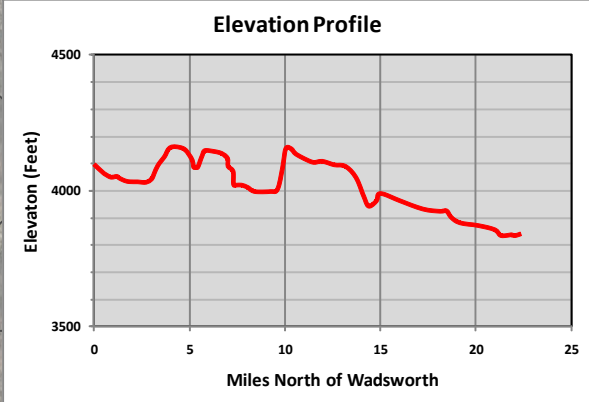

Tahoe-Pyramid Bikeway Wadsworth to Pyramid Lake

BE SURE TO BUY A DAY-USE PERMIT FROM THE TRIBAL STORE IN WADSWORTH (\$6.50 PER CAR).

Bike Path

- Dirt Path / Road
- - - Shared Street- Paved
- Pyramid Lake Indian Reservation
- Truckee River