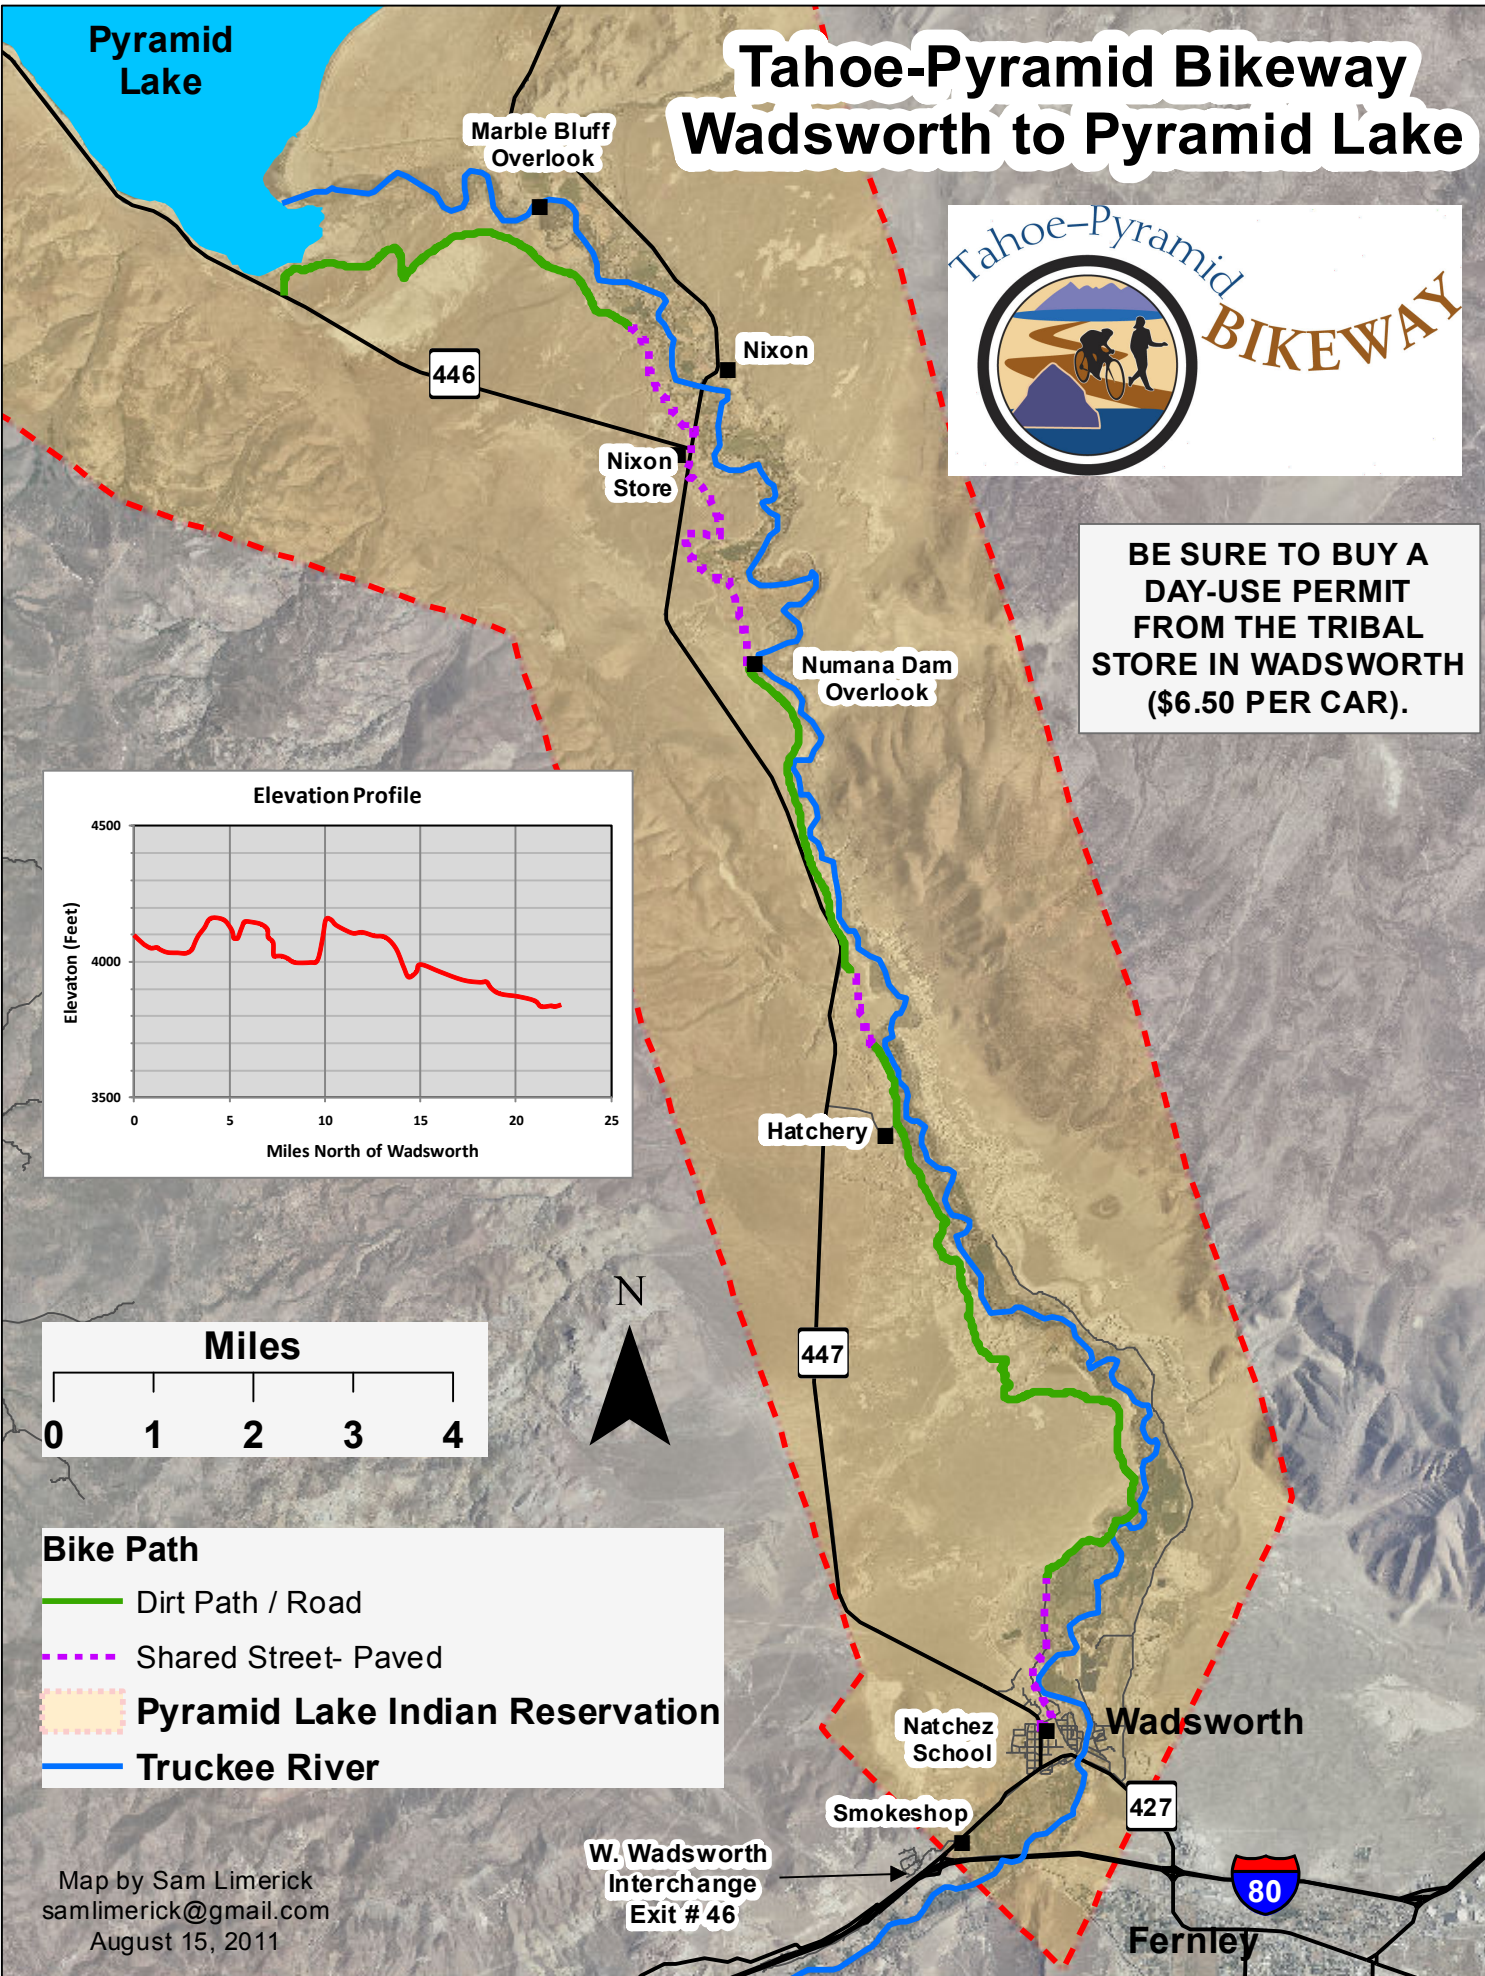

Tahoe-Pyramid Bikeway Wadsworth to Pyramid Lake

BE SURE TO BUY A DAY-USE PERMIT FROM THE TRIBAL STORE IN WADSWORTH (\$6.50 PER CAR).

Bike Path

- Dirt Path / Road
- - - Shared Street- Paved
- Pyramid Lake Indian Reservation
- Truckee River

Map by Sam Limerick
samlimerick@gmail.com
August 15, 2011